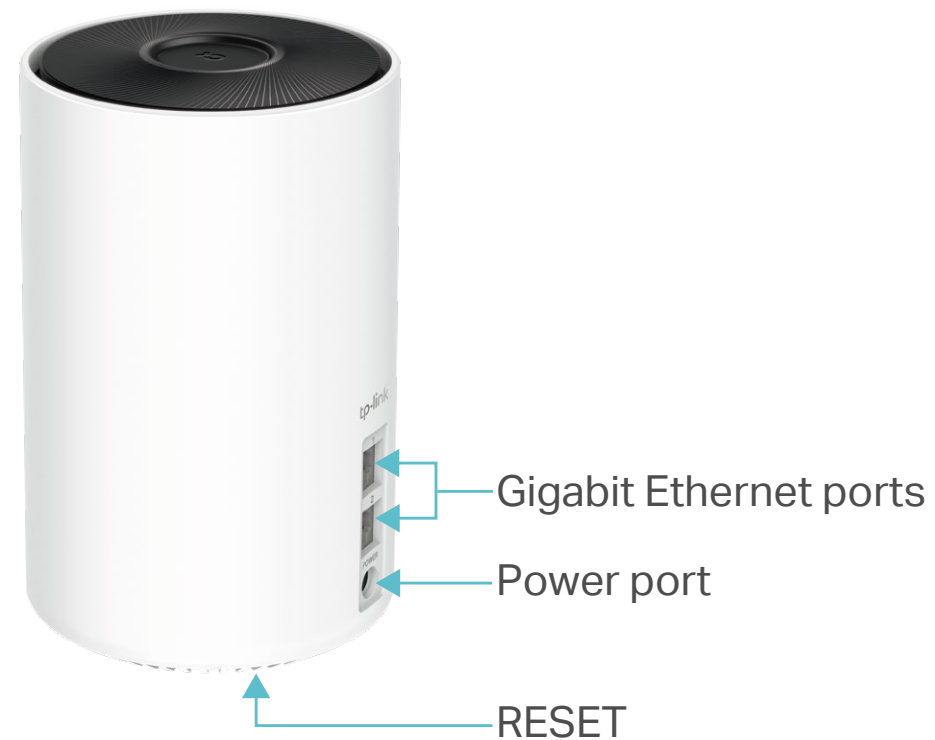

Two Modes in One

Choose the Wireless Router mode or Access Point mode for your network needs

- Wireless Router Mode – Creates an instant private wireless network
- Access Point Mode – Creates Wi-Fi access for any existing wired network

Work with All Deco Models

Form a Mesh network with your desired Deco models

- Compatible with All Deco Models – All Deco models can work together. Just expand Mesh Wi-Fi coverage anytime by adding more Decos
- Deco Mesh Technology – Eliminates dead zones and provides uninterrupted WiFi throughout your home

Specifications

Hardware

- Ethernet Port: 2 gigabit ports per Deco unit (WAN/LAN auto-sensing)
- Button: 1 RESET button on the underside
- Antenna: 5 high-gain antennas
- Power Consumption (with power adapter): 30 W max
- Dimensions (W × D × H): 4.1 × 4.1 × 6.7 in (105 × 105 × 170 mm)
- Power Adapter Input: 100-240 V~ 50/60 Hz 0.8 A
- Power Adapter Output: 12 V \equiv 2.5 A