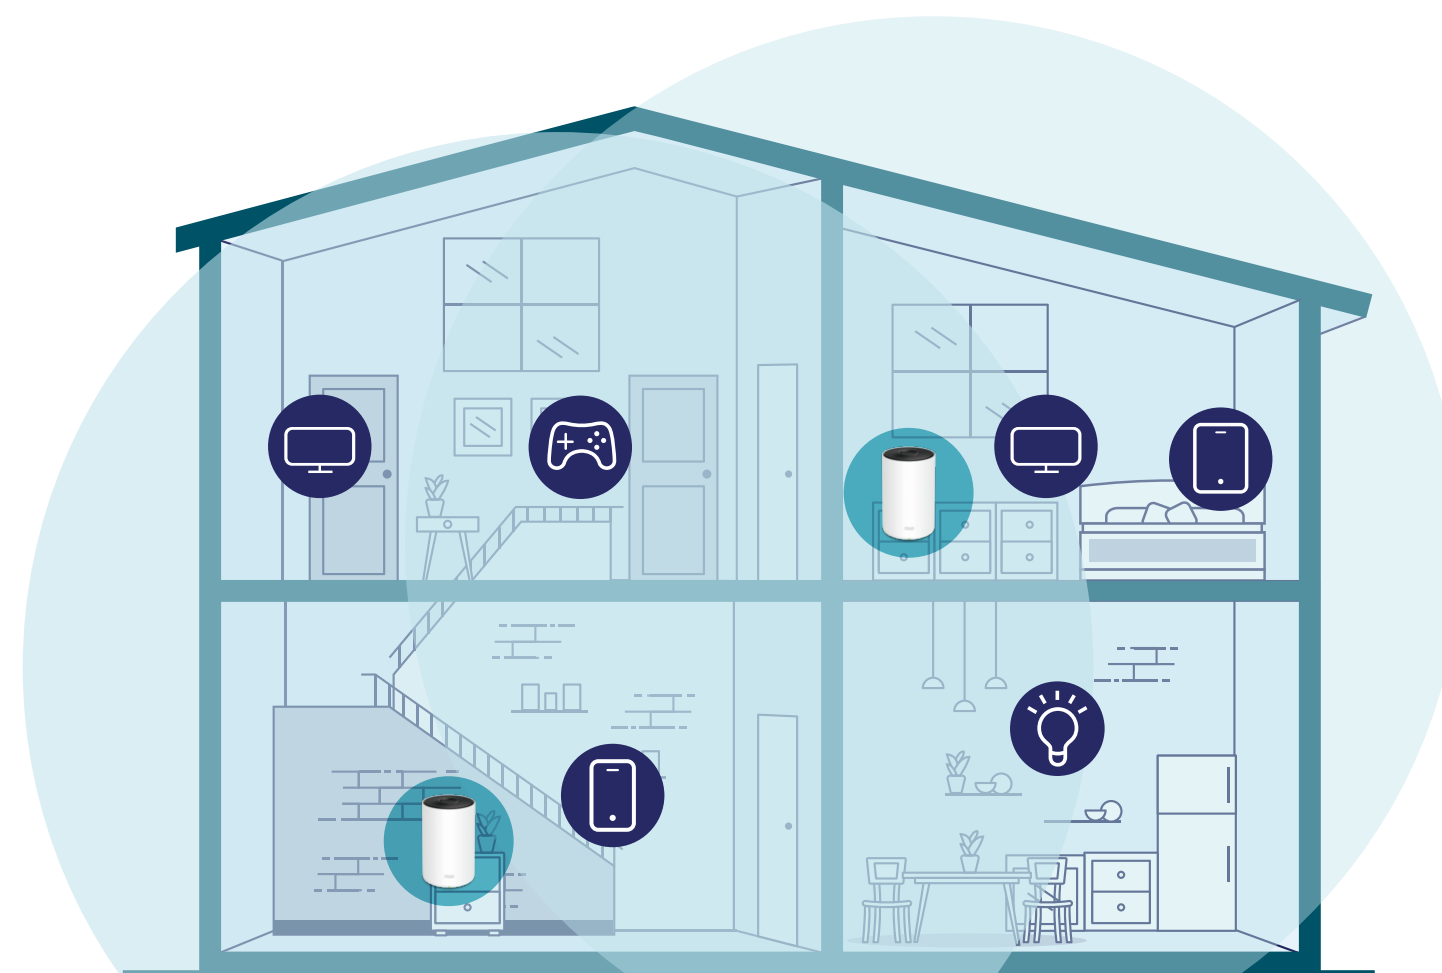

AI-Driven Mesh, Customized Wi-Fi for You

Armed with AI-Driven Mesh technology, Deco W7200 automatically learns and improves itself from experience. This provides the ideal mesh Wi-Fi unique to your home and network environment. Walk through your home and enjoy seamless streaming at the fastest possible speeds.